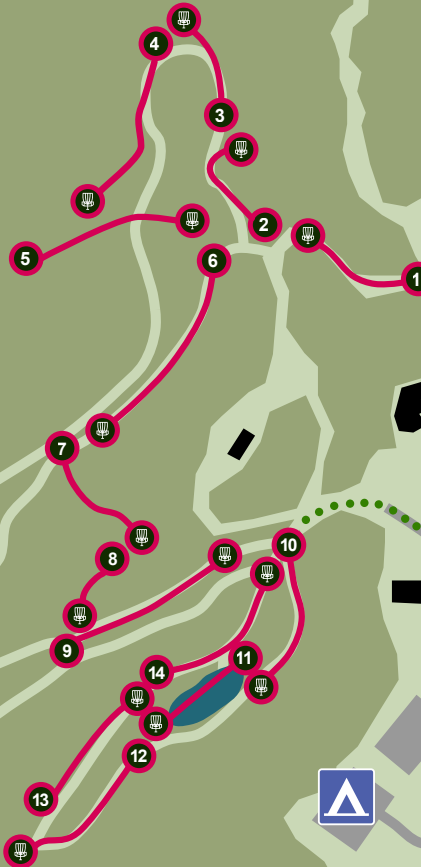

Please play our 14-hole **VISTA BEAST** course **FREE OF CHARGE** for the 2022 Season!

Bear with us while we build 4 new holes and return our beloved BEAST back to its original 18-hole glory. Stay up to date at BoltonValley.com!

HOLE		PAR	Long	Short	Player Names			
1	Grandma's House	3	226	154				
2	Still in the Works	3	?	?				
3	Work In Progress	3	?	?				
4	Stop Asking Already	4	?	?				
5	Does it Really Matter	3	?	?				
6	World Cup	4	409	239				
7	High Point Heartbreak	3	308	258				
8	Woods Hole	3	186	125				
9	Risk vs. Reward	3	175	111				
10	Dog Leg Run	4	399	304				
11	Just Don't Know	3	?	?				
12	No Idea	4	?	?				
13	Enough Already	3	?	?				
14	Broadway	3	336	250				
TOTAL		59		Player Totals:				

Rental discs available in the base lodge during operating hours.

Bolton Valley Disc Golf

THE VISTA BEAST

Vista Beast Disc Golf Course

Notes and Rules for Play

Hole 1 - The stream plays as a casual, play it where it lies, and take a stroke penalty.

Hole 3 - The stream plays as a casual, play it where it lies, and take a stroke penalty.

Hole 10 - The tree on the right of the initial gap is a "mando" and discs must travel to the right of said tree. The tree is marked by a sign. Pond is OB, if your disc lands in the pond return to the spot where the disc was last inbounds, take a meter relief, and a stroke penalty.